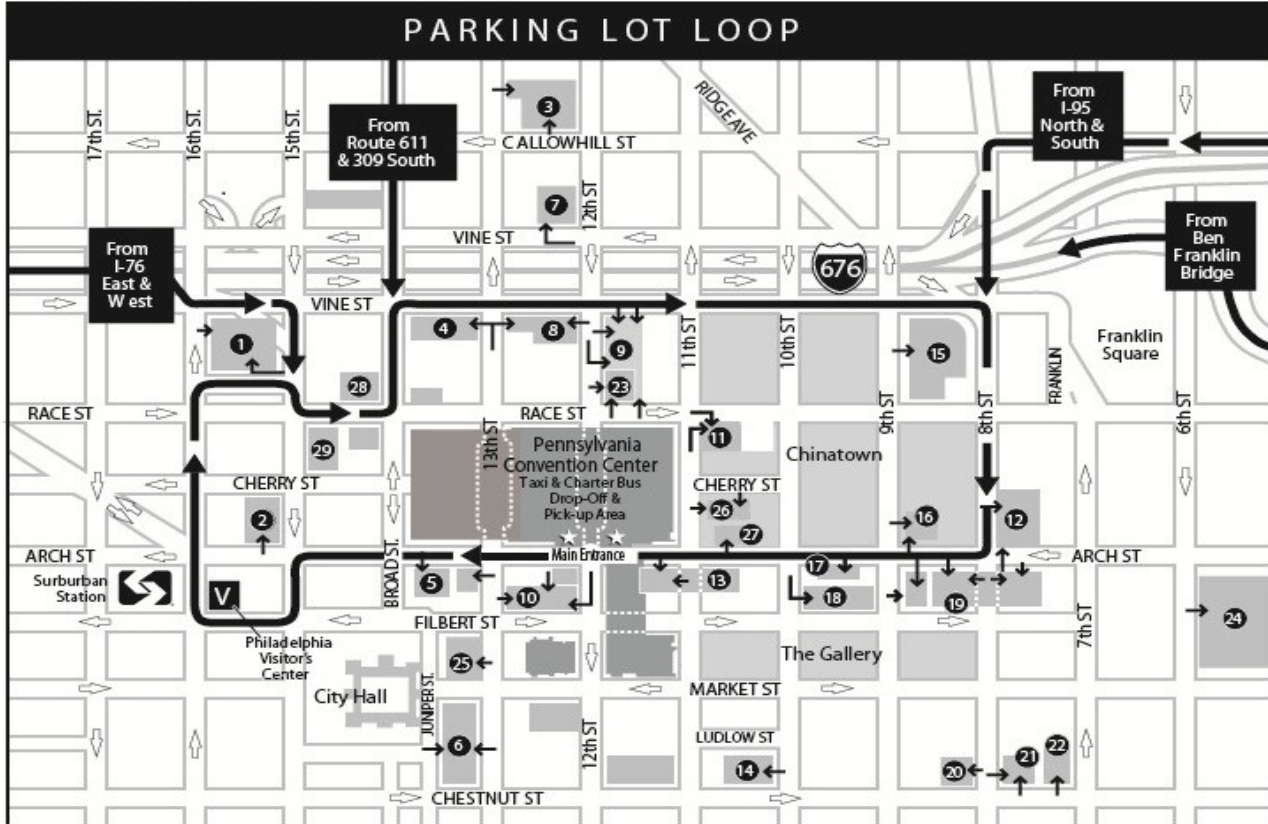

Driving Directions and Parking Map

Parking

There are many parking options—both garages and lots—conveniently located within blocks of the Pennsylvania Convention Center. Below are just a few options.

Please note that you may need to call ahead to confirm availability and rates.

PLEASE NOTE YOUR LOCATION - TAKE PARKING STUB WITH YOU

PREVENT THEFT! DON'T LEAVE VALUABLES WHERE THEY CAN BE SEEN INSIDE YOUR CAR

LOT #	OPERATOR NAME	LOCATION	CONTACT	PHONE	LOT	CAPACITY & CLEARANCE	
1	Realen Gateway	15th & Vine Street	Tom Dunn	215-563-1550	G	1050	7'
2	Phila. Parking Authority	15th & Arch Street	Rocco Morrotto	215-683-9684	L	115	NA
3	DLC Parking Services	12th & Callowhill	Patrick Femia	215-829-8200	L	214	NA
4	EZ Park	Broad & Vine Street	Harvey Spear	215-733-0700	L	150	NA
5	Convention Center Parking	1324 Arch Street	Al Gallon	267-239-0676	G	540	8'
6	Five Star	1300 Market Street	Jeffrey Eckman	215-546-7524	G	650	5'10"
7	EZ Park	1201 Vine/NW Crn.	Harvey Spear	215-733-0700	L	50	NA
8	EZ Park	12th & Vine/SW Crn.	Harvey Spear	215-733-0700	L	250	NA
9	Parkway	12th & Vine/SE Crn	Zerihum Belay	215-640-3810	L	200	NA
10	Parkway	12th & Filbert Street	Taye Mogus	267-767-6143	G	860	NA
11	Central	11th & Race Street	Chris Sherman	215-563-3650	G	260 Valet	7'
12	Parkway	8th & Arch Street	Zerihum Belay	215-640-3810	L	126	NA
13	Gallery II Garage	11th & Arch Street	Pam Grossman	215-568-4025	G	750	6'2"
14	Phila. Parking Authority	10th & Ludlow Street	Rocco Morrotto	215-683-9684	G	450	7'
15	EZ Park	8th-9th/Race to Vine	Harvey Spear	215-733-0700	L	300	NA
16	Parkway	815 Arch Street	Zerihum Belay	215-640-3810	L	120	NA
17	EZ Park	912-20 Arch Street	Harvey Spear	215-733-0700	L	80 Valet	NA

*Continued on the next page